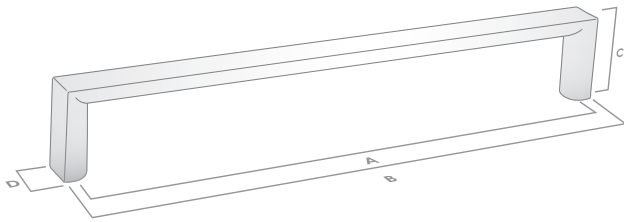

SPECIFICATION SHEET

URBANE The Statement Collection

Square Knob

Code	Length (A)	Width (B)	Projection (C)	Finish
796.025.04	25mm	25mm	28mm	Matte Black
796.025.06	25mm	25mm	28mm	Polished Chrome
796.025.10	25mm	25mm	28mm	Dull Brushed Nickel
796.025.25	25mm	25mm	28mm	Matte White
796.025.32	25mm	25mm	28mm	Brushed Gold
796.025.36	25mm	25mm	28mm	Satin Gold
796.025.37	25mm	25mm	28mm	Graphite

SPECIFICATION SHEET

URBANE The Statement Collection

Handle

Code	CTC (A)	Length (B)	Width (D)	Projection (C)	Finish
795.128.04	128mm	136mm	8mm	28mm	Matte Black
795.128.10	128mm	136mm	8mm	28mm	Dull Brushed Nickel
795.128.25	128mm	136mm	8mm	28mm	Matte White
795.128.32	128mm	136mm	8mm	28mm	Brushed Gold
795.128.36	128mm	136mm	8mm	28mm	Satin Gold
795.128.37	128mm	136mm	8mm	28mm	Graphite
795.192.04	192mm	200mm	8mm	28mm	Matte Black
795.192.10	192mm	200mm	8mm	28mm	Dull Brushed Nickel
795.192.25	192mm	200mm	8mm	28mm	Matte White
795.192.32	192mm	200mm	8mm	28mm	Brushed Gold
795.192.36	192mm	200mm	8mm	28mm	Satin Gold
795.192.37	192mm	200mm	8mm	28mm	Graphite
795.320.04	320mm	328mm	8mm	28mm	Matte Black
795.320.10	320mm	328mm	8mm	28mm	Dull Brushed Nickel
795.320.25	320mm	328mm	8mm	28mm	Matte White
795.320.32	320mm	328mm	8mm	28mm	Brushed Gold
795.320.36	320mm	328mm	8mm	28mm	Satin Gold
795.320.37	320mm	328mm	8mm	28mm	Graphite